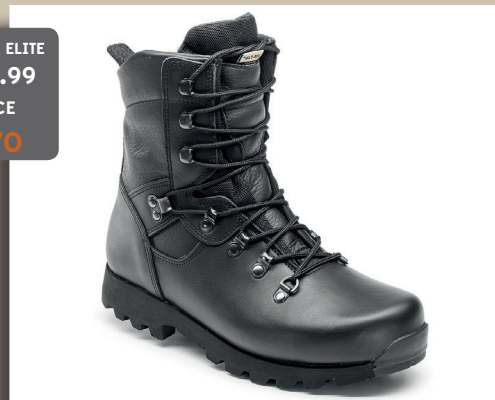

ALTBERG®

MANUFACTURERS OF POLICE BOOTS SINCE 1989

PATROL BOOT

BSEN 20347:2002

P1 ORIGINAL
RRP £139.99
POLICE PRICE
£101.10

P1 AQUA
RRP £149.99
POLICE PRICE
£106.89

PEACEKEEPER P1

ORIGINAL Cambrelle® breathable lining
AQUA Sympatex® waterproof lining

DOG HANDLERS BOOT

BSEN 20347:2002

FIELD & FELL
RRP £169.99
POLICE PRICE
£121.42

FIELD & FELL ORIGINAL

Sympatex® waterproof lining, Skywalk dual density sole, best quality European leather.

LADIES PATROL BOOT

LADY SNEEKER ELITE
RRP £154.99
POLICE PRICE
£110.70

LADY SNEEKER ELITE

Non-steel toe Ladies boot, lightweight, breathable, Cambrelle® lining, special fitting ladies footshape, narrow heel and waist, shallow forefoot.

PUBLIC ORDER BOOT

BSEN 7971-5-2004 LEVEL 3 - S3

P3VS ORIGINAL
RRP £125.00
POLICE PRICE
£89.28

P3VS AQUA
RRP £135.00
POLICE PRICE
£96.24

PEACEKEEPER P3 VS

ORIGINAL Steel toe cap, steel midsole, anti-static, slip resistant, flame resistant.
AQUA As above but with Sympatex® waterproof lining.